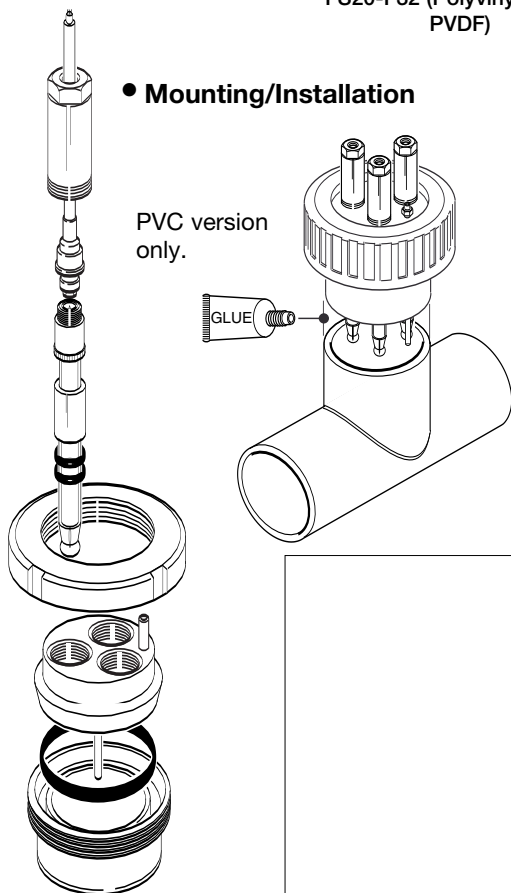

• Mounting/Installation