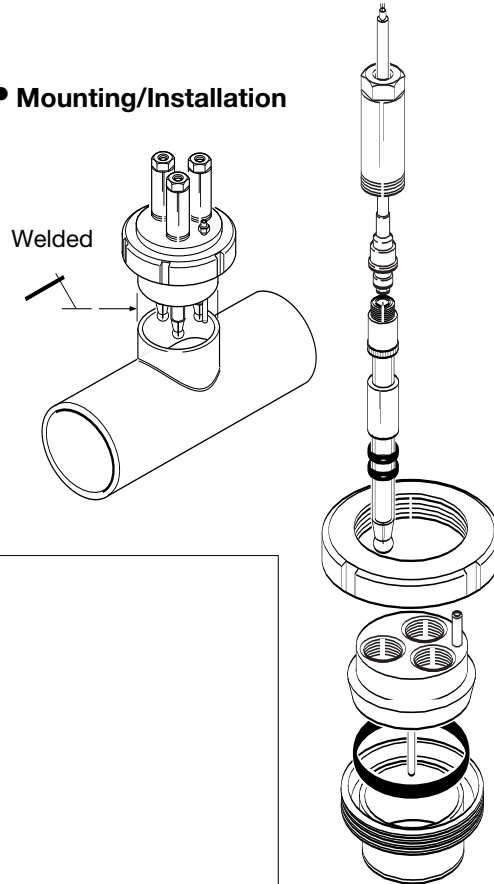

• Mounting/Installation