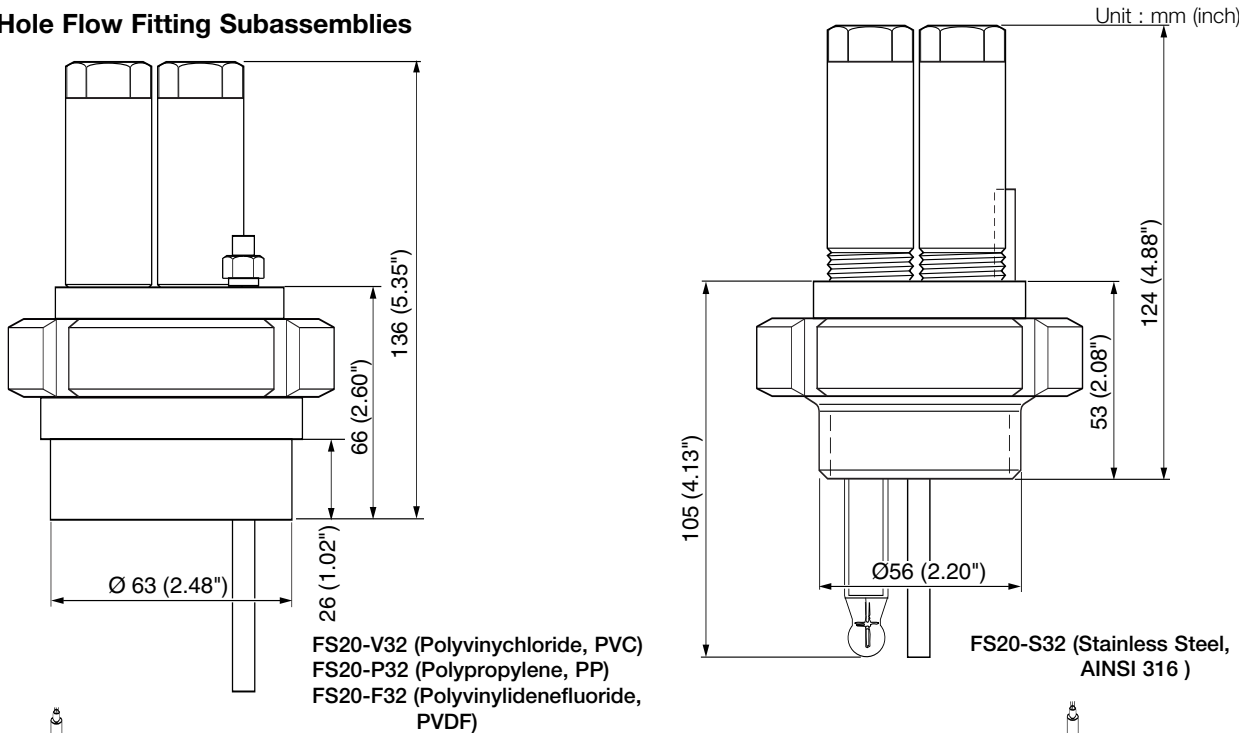

## Model FS20-3 HOLE Flow Fittings Subassemblies for pH/ORP (Redox) measuring loops

### • 3 Hole Flow Fitting Subassemblies