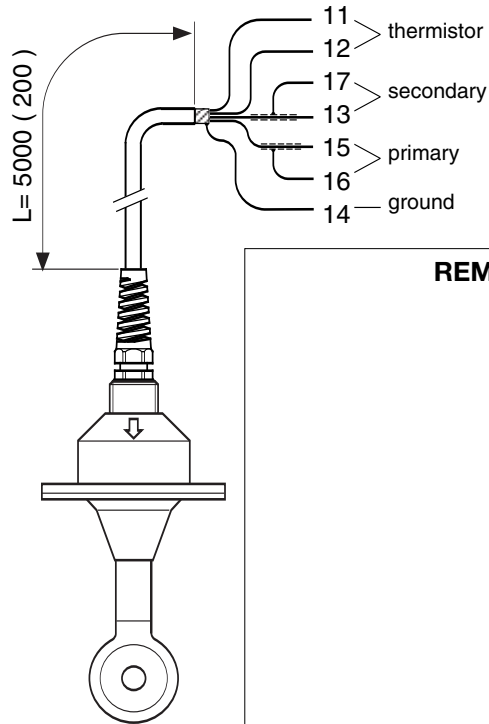

Standard Drawings

Model ISC40-TF Inductive Conductivity Sensor

Unit : mm (inch)

• Sensor

• Sensor wiring

REMARKS

• Mounting flange adapter