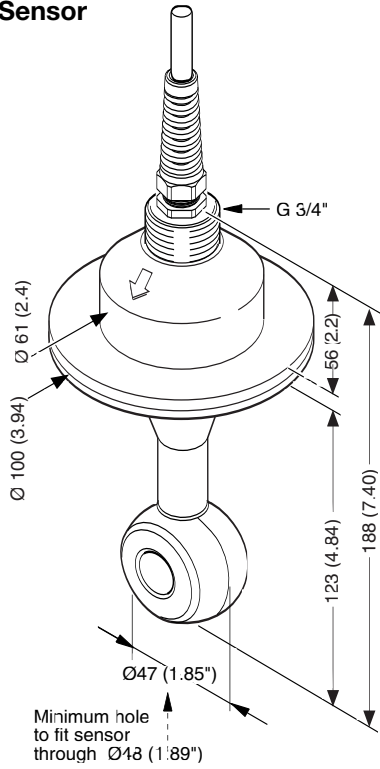

Standard Drawings

Model ISC40-TF Inductive Conductivity Sensor

Unit : mm (inch)

• Sensor

• Sensor wiring

REMARKS

• Mounting flange adapter