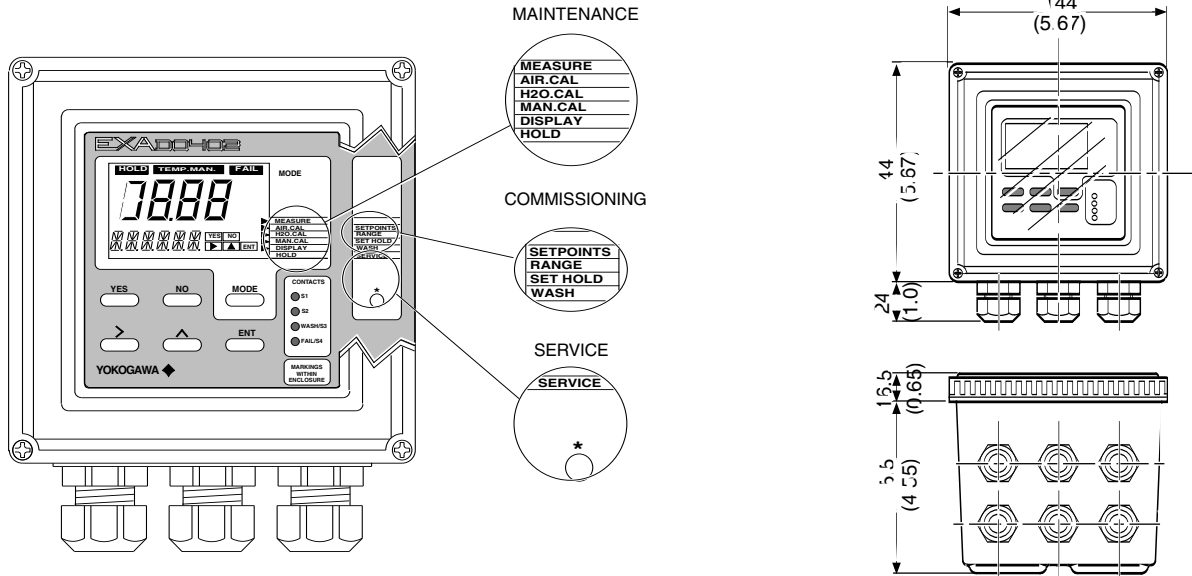

Standard Drawings

Model DO402G Converter for Dissolved Oxygen

• Converter

Unit : mm (inch)

• Mounting

REMARKS