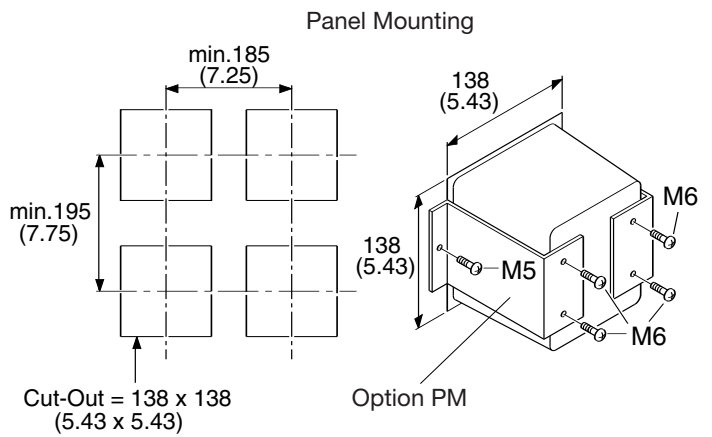

Standard Drawings

Model DO402G Converter for Dissolved Oxygen

• Converter

Unit : mm (inch)

• Mounting

REMARKS