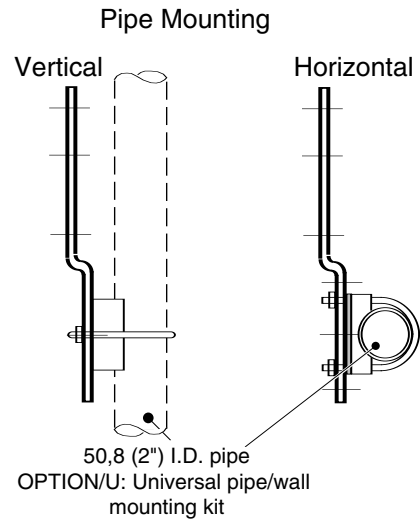

Standard Drawings

Model DO402G Converter for Dissolved Oxygen

• Converter

Unit : mm (inch)

• Mounting

REMARKS