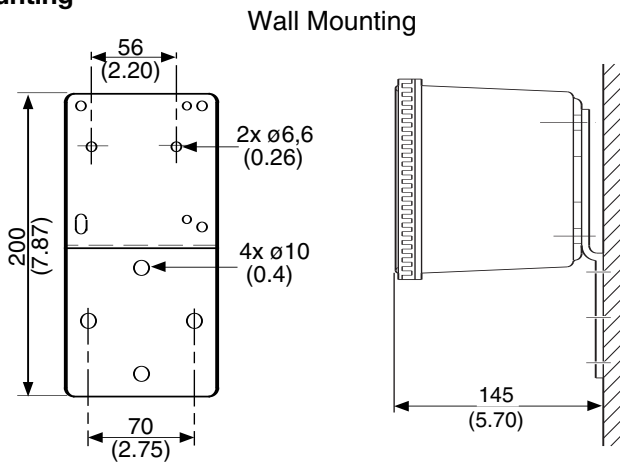

Standard Drawings

Model DO402G Converter for Dissolved Oxygen

• Converter

Unit : mm (inch)

• Mounting

REMARKS