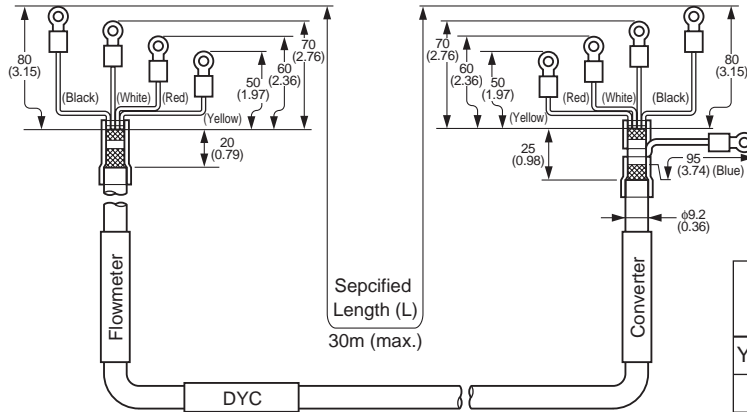

Drawings

Model DYC (digitalYEWFLO) Digital Vortex Flowmeter Signal Cable

digitalYEWFLO

Unit: mm
(approx. inch)

Cable Color and Terminal

Color	Terminal	
	Flow meter	Converter
Yellow ^(*)	T	T
Red	A	A
White	B	B
Black	\perp	C
Blue		\perp

(*) Only for /MV