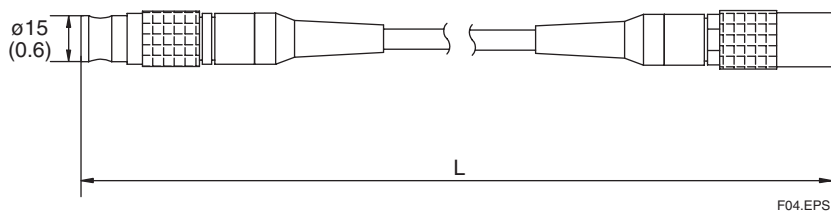

Unit : mm
(approx. inch)

Optional Extension Cable for Portable type
US300PC-A□□□

Length / Weight

Optional extension cable for portable type	L m (inch)	Weight kg (lb)
US300PC-A005	5.0 (196.9)	0.4 (0.88)
US300PC-A010	10.0 (393.7)	0.6 (1.32)
US300PC-A020	20.0 (787.4)	1.6 (3.53)