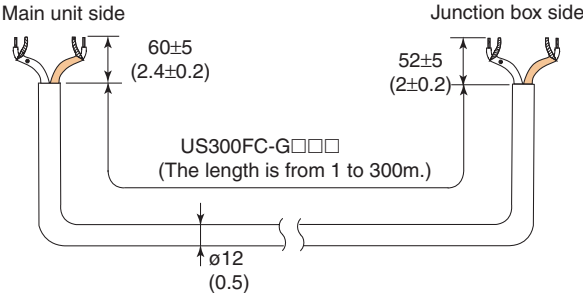

# US300FC Connection Cable

Unit : mm  
(approx. inch)

Connection Cable  
US300FC

F05.eps

Weight: approx.167 g/m (0.37 lb/m)