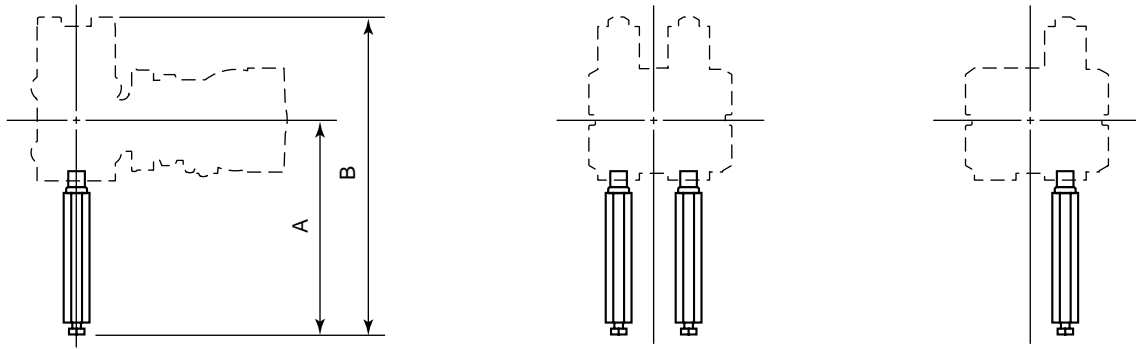

Unit: mm(approx. inch)

● EJA110A, EJA120A, and EJA130A

● EJA310A, EJA430A, and EJA440A

Model	Dimensions A		Dimensions B	
	Optional code /U	Optional code /U/K□	Optional code /U	Optional code /U/K□
EJA110A, EJA120A, EJA310A, and EJA430A	154(6.06)	165(6.5)	233(9.17)	244(9.61)
EJA130A and EJA440A	179(7.05)	190(7.48)	277(10.91)	288(11.34)

● Long vent plug

● Long vent plug for oil-prohibited use(when combined with Optional code K1, K2, K5, or K6)