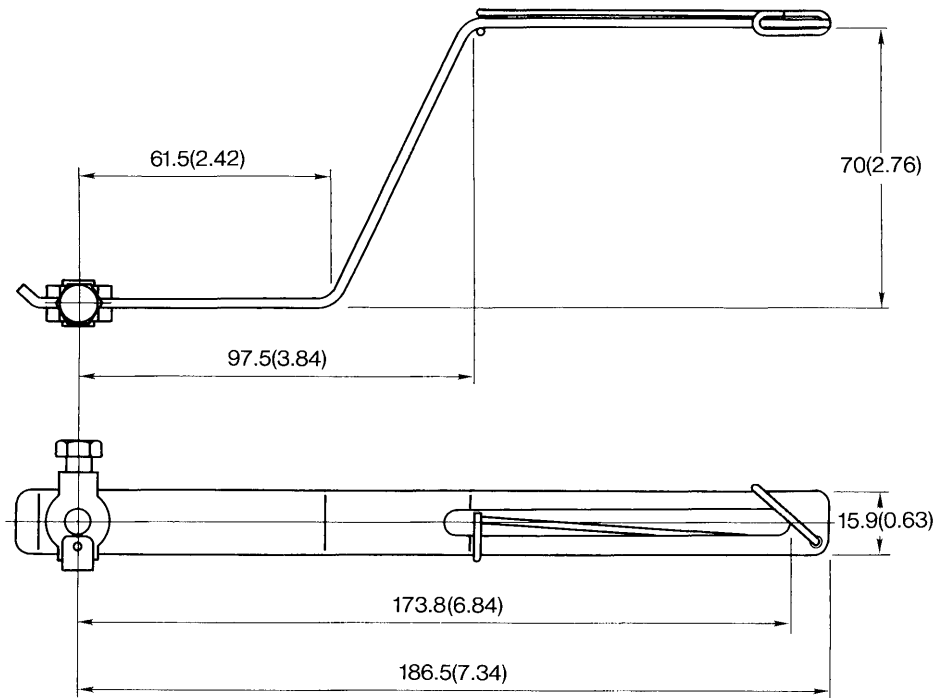

Lever I (Part No. : F9173CA)

Unit: mm
(Approx. inch)

Lever II (Part No : F9173CJ)

Show INCH equivalents as (xx.xx)