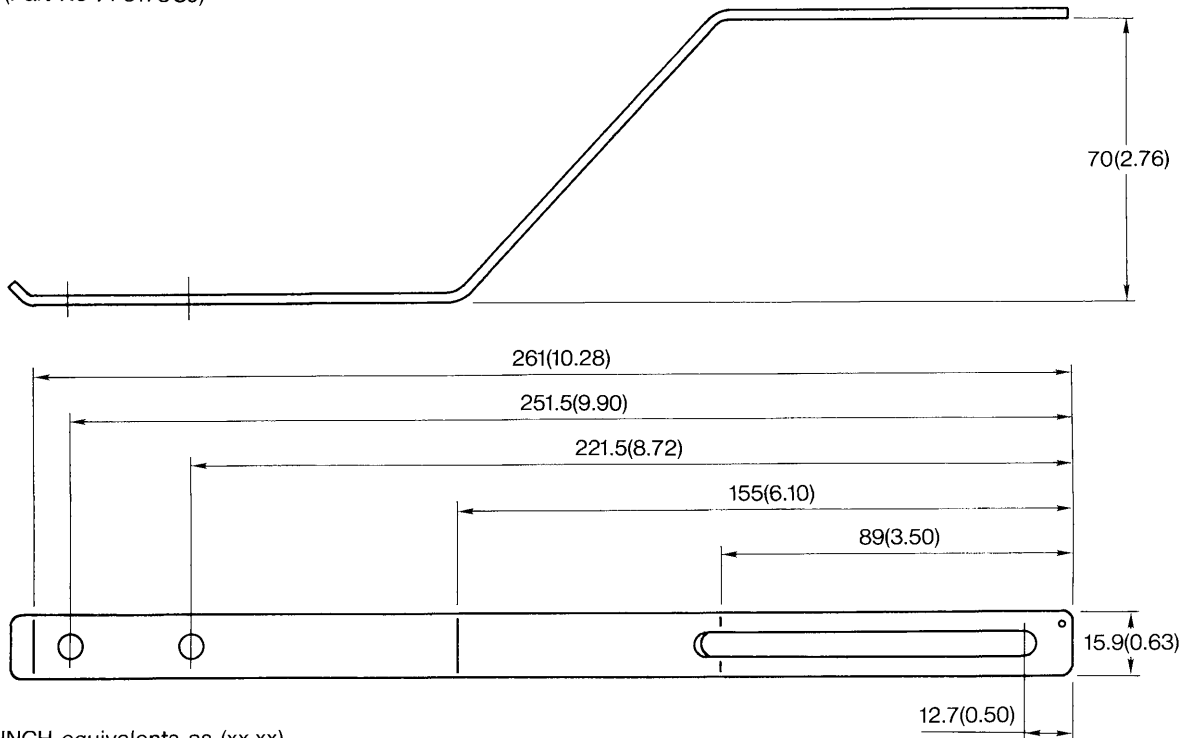

Lever I (Part No. : F9173CA)

Unit: mm
(Approx. inch)

Lever II (Part No : F9173CJ)

Show INCH equivalents as (xx.xx)