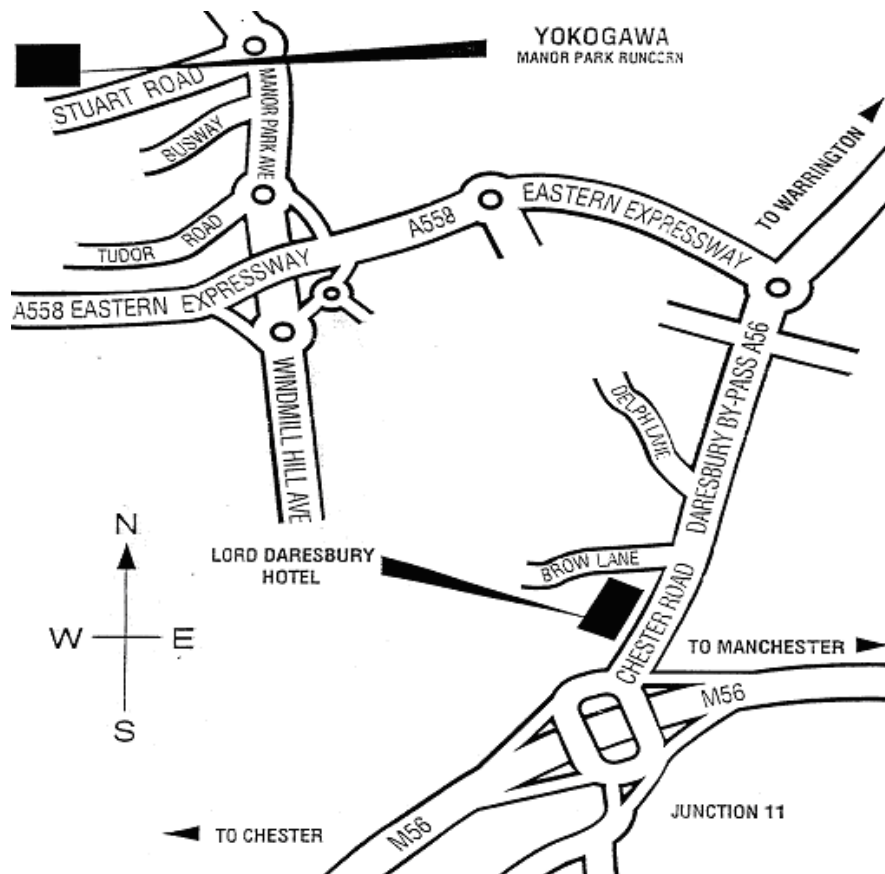

How to find us - Exit M56 Junction 11 and head towards Warrington on the A56.

Manor Park is located just off the A558 Eastern Expressway, approximately three miles from Runcorn town centre.

Manor Park is clearly signposted from the A558. From the exit roundabout pass under the expressway and cross the next roundabout onto Manor Park Avenue.

At the next roundabout take the first exit onto Stuart Road. Yokogawa is located at the end of Stuart Road on the right hand side.