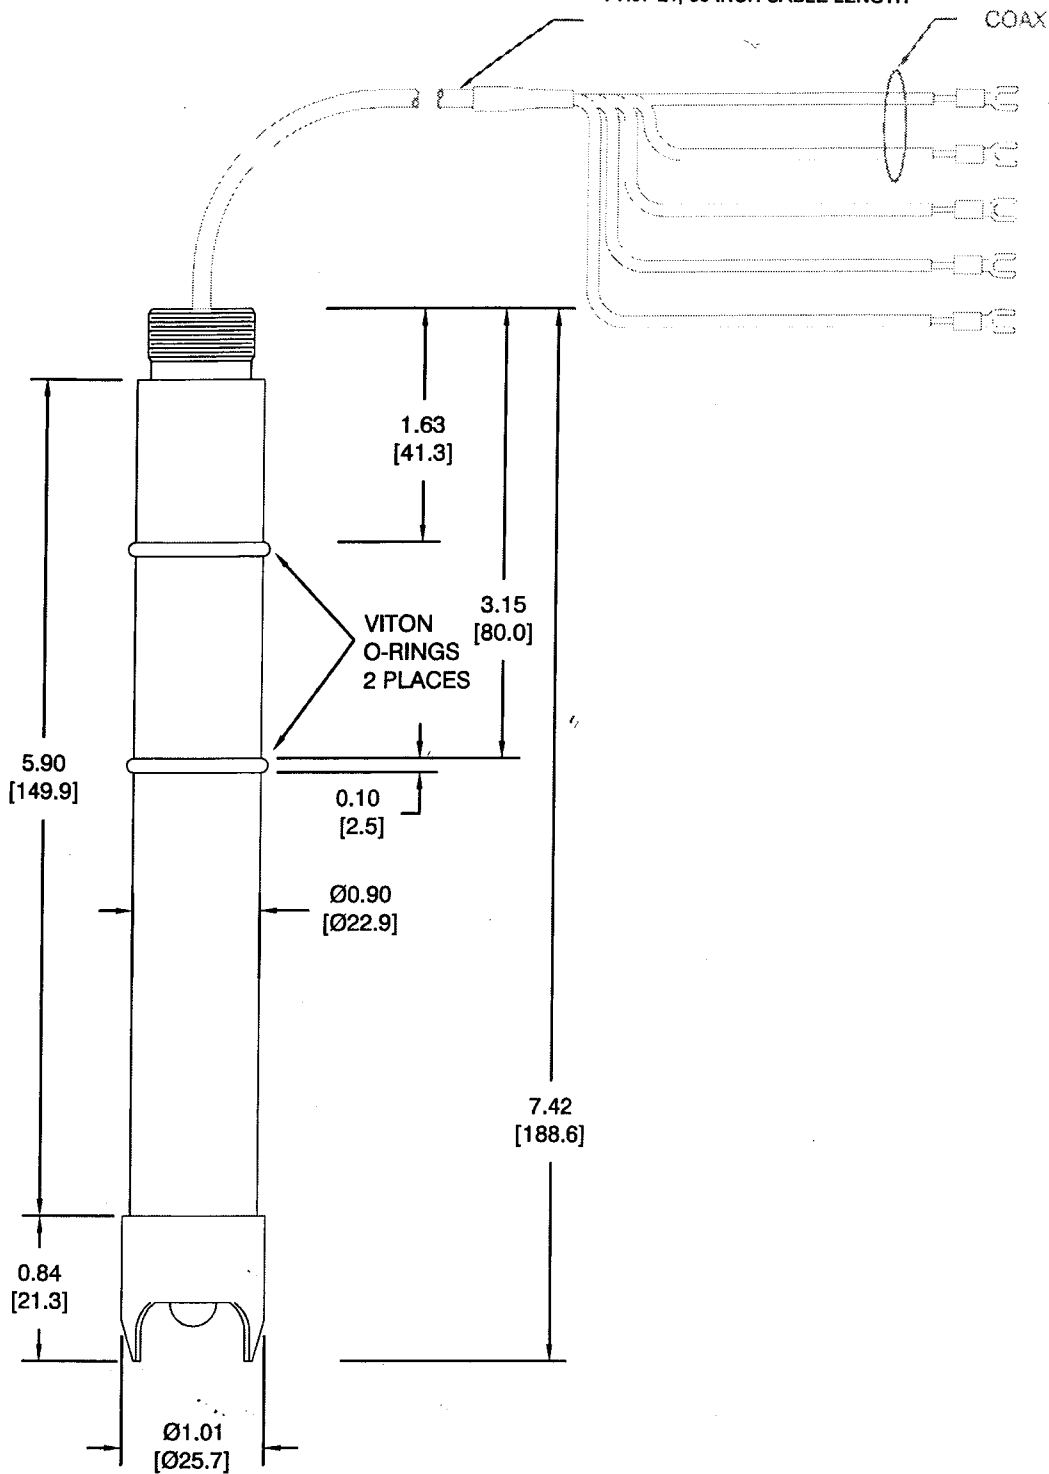

CABLE LENGTH VARIES
 * PH97-07, 24 INCH CABLE LENGTH
 * PH97-21, 36 INCH CABLE LENGTH

PH87
 JUNCTION BOX
 TERMINAL STRIP

pH	CLEAR	# 5
REF	BLACK	# 3
TC	RED	# 1
TC	BLACK	# 2
SOLN GRND	GREEN	# 4

PH97 ELECTRODE
 SOLUTIONS GROUND, 0-14 pH GLASS
 PTFE REFERENCE JUNCTION
 Pt1000 TEMPERATURE SENSOR