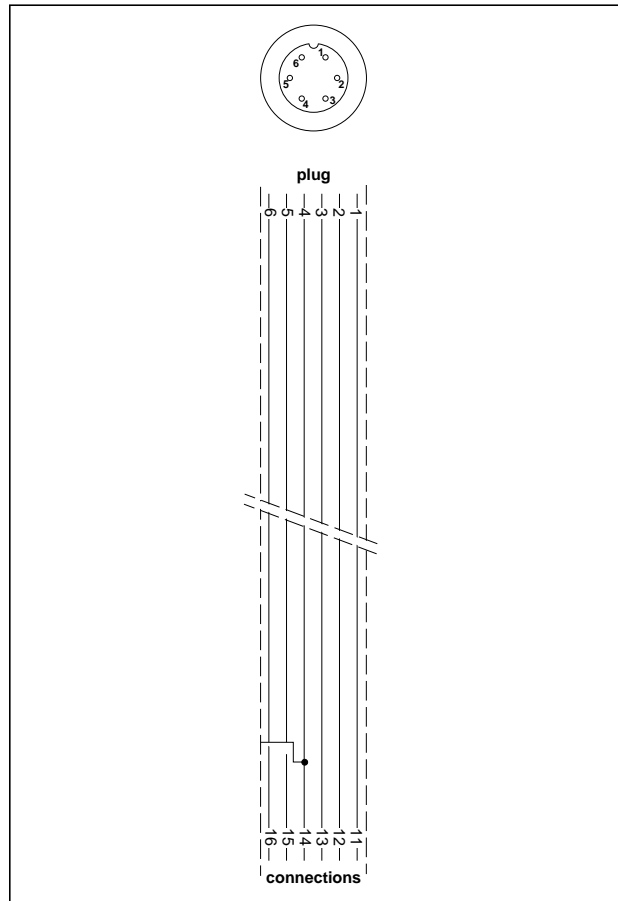

The cable connections are supplied with 2 mm contact pins for connection to the transmitter, preamplifier or connection box: these pins guarantee a correct and simple connection to the terminals.

SYSTEM CONFIGURATION

Sensors

Cables

Fittings

Transmitters

Accessories

TECHNICAL SPECIFICATIONS

Cable length : 1, 2, 5½, 10, 15, 20 or 25 m
Temperature range : -10 °C to +80 °C
Wire resistances : approx. 18.10⁻³ Ω/m
Capacity core/core/screen : max. 130 pF/m
Isolation resistance between cores and screen : approx. 10⁹ Ω/m (20 °C)
Connector contact resistance : < 8 mΩ

MODEL AND SUFFIX CODES

Model	Suffix Code	Description
WU40	Sensor cable
Cable length	-LH01	1 meter
	-LH02	2 meter
	-LH05	5,5 meter
	-LH10	10 meter
	-LH15	15 meter
	-LH20	20 meter
	-LH25	25 meter

Dimensions