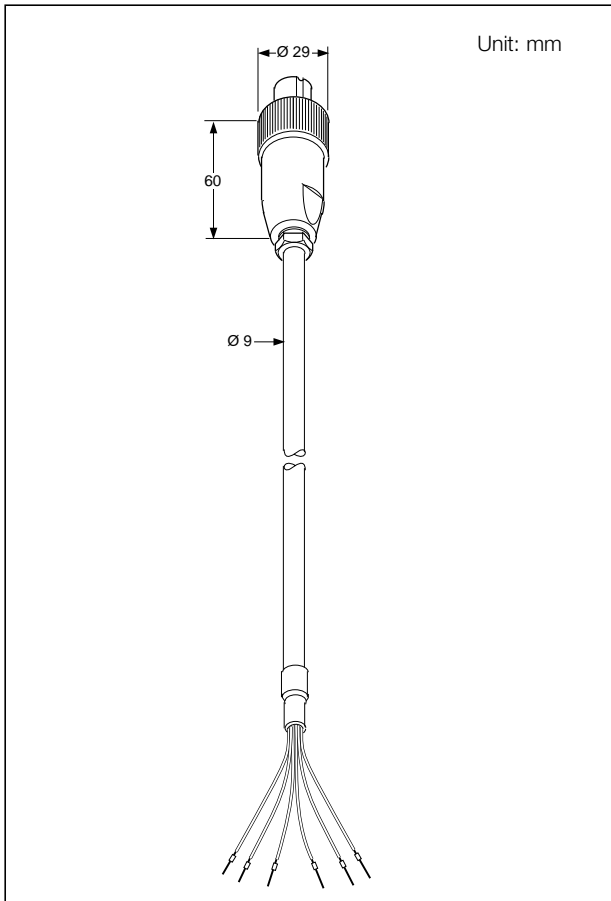

The connector of the cable has a secure screw connection with simple wiring mode. The gilded contacts ensure good electrical contact to the connector of the conductivity cell.

The cable is six wire multicore and covered with a thermoplastic PVC. The wires are also covered with thermoplastic PVC individually and coloured.

The cable connections are supplied with 2 mm contact pins for connection to the transmitter, preamplifier or connection box: these pins guarantee a correct and simple connection to the terminals.

SYSTEM CONFIGURATION

Sensors

Cables

Fittings

Transmitters

Accessories

TECHNICAL SPECIFICATIONS

Cable length : 1, 2, 5½, 10, 15, 20 or 25 m
Temperature range : -10 °C to +80 °C
Wire resistances : approx. 18.10⁻³ Ω/m
Capacity core/core/screen : max. 130 pF/m
Isolation resistance between cores and screen : approx. 10⁹ Ω/m (20 °C)
Connector contact resistance : < 8 mΩ

MODEL AND SUFFIX CODES

Model	Suffix Code	Description
WU40	Sensor cable
Cable length	-LH01	1 meter
	-LH02	2 meter
	-LH05	5,5 meter
	-LH10	10 meter
	-LH15	15 meter
	-LH20	20 meter
	-LH25	25 meter

Dimensions