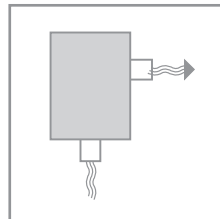

The connector of the cable has a secure screw connection with simple wiring mode. The gilded contacts ensure good electrical contact to the connector of the conductivity cell.

The cable is six wire multicore and covered with a thermoplastic PVC. The wires are also covered with thermoplastic PVC individually and coloured.

The cable connections are supplied with 2 mm contact pins for connection to the transmitter, preamplifier or connection box: these pins guarantee a correct and simple connection to the terminals.

SYSTEM CONFIGURATION

Sensors

Cables

Fittings

Transmitters

Accessories

TECHNICAL SPECIFICATIONS

Cable length : 1, 2, 5½, 10, 15, 20 or 25 m
Temperature range : -10 °C to +80 °C
Wire resistances : approx. 18.10⁻³ Ω/m
Capacity core/core/screen : max. 130 pF/m
Isolation resistance between cores and screen : approx. 10⁹ Ω/m (20 °C)
Connector contact resistance : < 8 mΩ