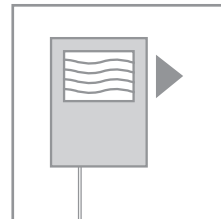

Transmitters