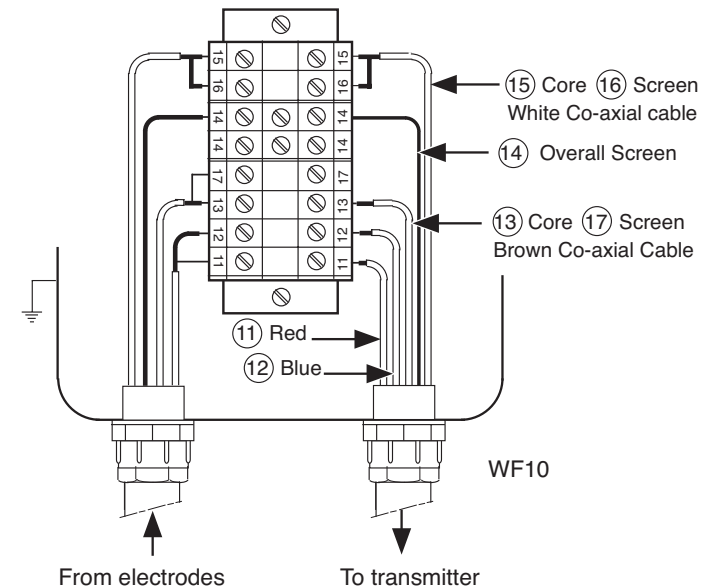

Instruction Manual

Model BA10 Connection Box

1. Cable(s) between sensor(s) - connection box

When the sensor cables are numbered they can be connected to the corresponding numbers of the terminal block. The reverse of this page shows the connection diagrams for all parameters.

2. Cable between connection box - transmitter

The cable type WF10 is recommended as a connection between box and transmitter. The cores and screens of the cable must be connected to the corresponding numbers of the terminal block to which the sensor cable(s) is connected. Fig. 4 shows the connections of the WF10 cable.

3. Accessories (enclosed in a packet in the connection box)

The packet contains the following items:

- 2 glands PG16 which can be screwed in the holes of the box.
- 1 grommet which can be mounted in a gland to provide a waterproof sealing when 3 electrode cables and earth connection are used (see fig. 1),
- 1 coupling for hose connection (alternative to fig. 2).

The fixing dimensions are on the back of the case.

Fig. 1. Connection box BA10

YOKOGAWA ELECTRIC CORPORATION World Headquarters 9-32, Nakacho 2-chome, Musashino-shi Tokyo 180-8750 Japan www.yokogawa.com	YOKOGAWA ELECTRIC ASIA Pte. LTD. 5 Bedok South Road Singapore 469270 Singapore www.yokogawa.com/sg	Yokogawa has an extensive sales and distribution network. Please refer to the European website (www.yokogawa.com/eu) to contact your nearest representative.
YOKOGAWA CORPORATION OF AMERICA 2 Dart Road Newnan GA 30265 USA www.yokogawa.com/us	YOKOGAWA CHINA CO. LTD. 3F Tower D Cartelo Crocodile Building No.568 West Tianshan Road Changning District Shanghai, China www.yokogawa.com/cn	
YOKOGAWA EUROPE BV Euroweg 2 3825 HD AMERSFOORT The Netherlands www.yokogawa.com/eu	YOKOGAWA MIDDLE EAST B.S.C.(c) P.O. Box 10070, Manama Building 577, Road 2516, Busaiteen 225 Muharraq, Bahrain www.yokogawa.com/bh	

YOKOGAWA ◆