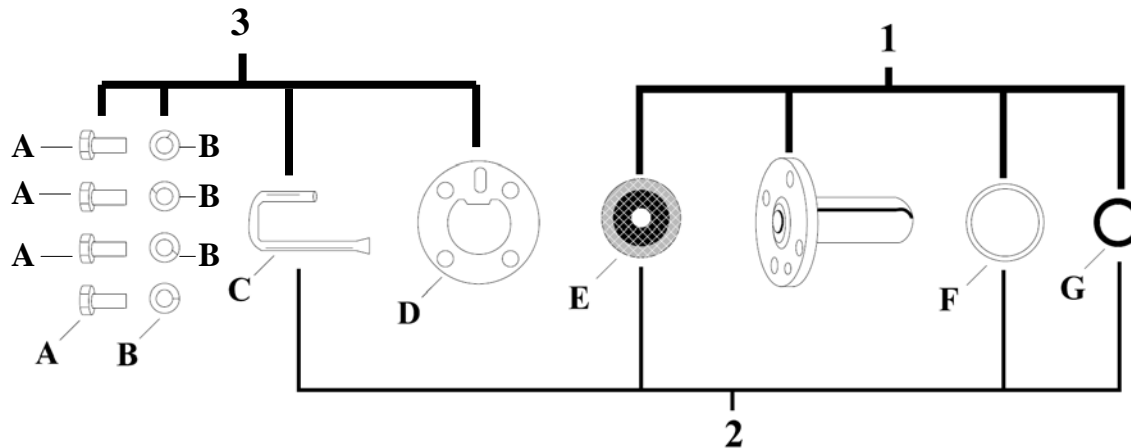

**OXYGEN SENSOR SPARE PARTS**

<b>ITEM</b>	<b>DESCRIPTION</b>	<b>PART NUMBER</b>
1	CELL ASSEMBLY	E7042UD
2	CELL PARTS (NO CELL)	K9119EN
3	INSTALLATION PARTS	M1263CB-A
A	BOLT, HASTELLOY, (1)	M1234DK
B	WASHER, 316SS, (1)	M1200DF
C	CALIBRATION TUBE	K9470BM
D	PLATE	E7042BR
E	FILTER SCREEN	E7042AY
F	METAL O-RING	K9470BJ
G	CONTACT SPRING	E7042BS